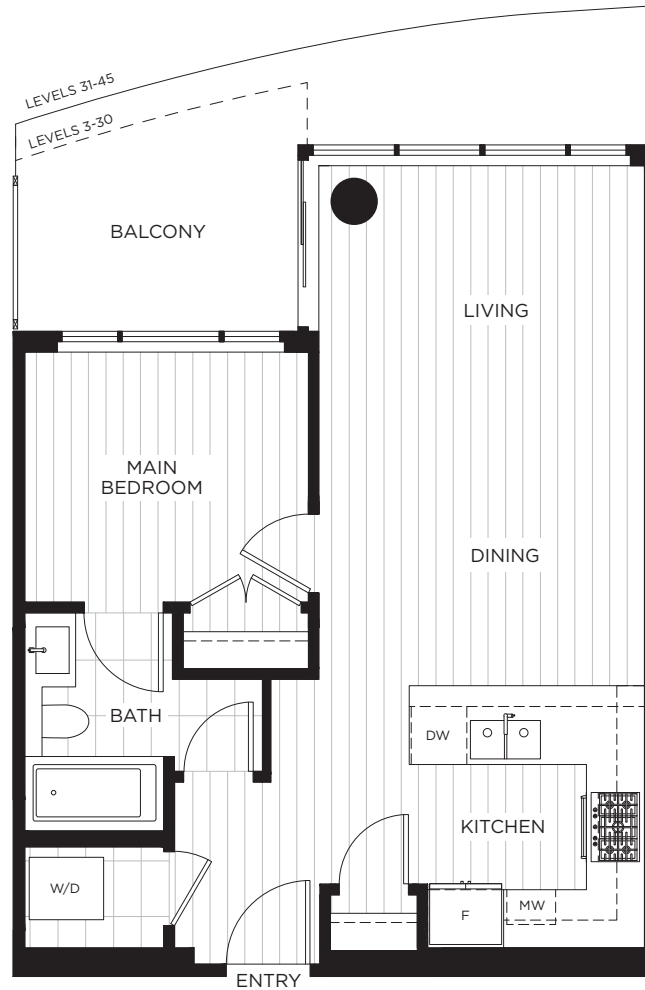

A

ICON

1 Bedroom | 1 Bath

Indoor Living: 613 sq.ft.

Outdoor Living: 78 - 147 sq.ft.

Total: 691 - 760 sq.ft.

LEVELS 3-45

In a continuing effort to meet the challenge of product improvements, we reserve the right to modify or change dimensions, sizes, specifications, layouts, orientations and materials without notice. Any measurements provided are approximate only and should not be relied upon. Actual suite sizes will be reflected on the Final Strata Plan. All patio, terrace and balcony sizes vary per plan and floor level. Windows, columns, privacy screens, demising walls, spandrel and guardrail details may vary depending upon the plan and floor level. The quality homes at Icon are built by LM Icon Homes Limited Partnership. E. & O.E.